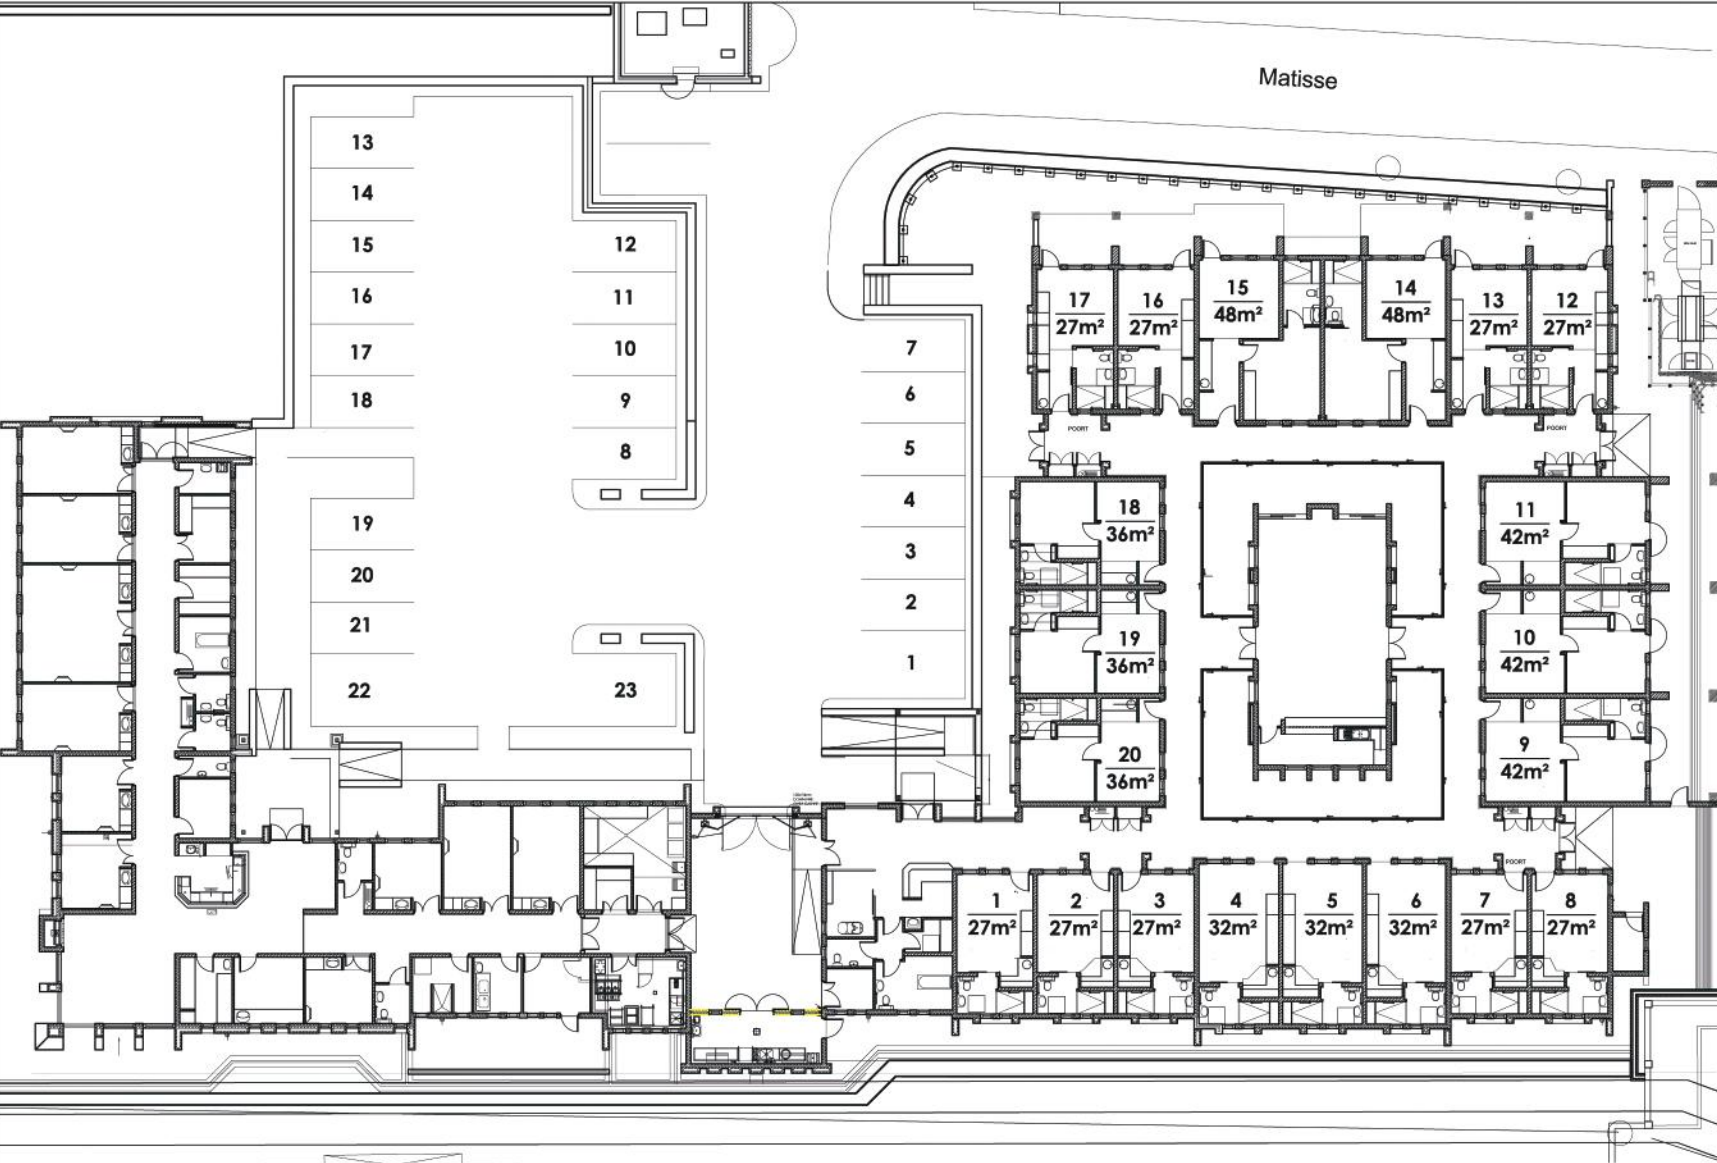

Matisse

PLAN
N.T.S.

CLIENT:
BONHEUR TRUST

PROJECT TITLE:
BONHEUR:
ASSISTED LIVING
APARTMENTS

DRAWING TITLE:
PLAN

PROJECT No.: V3381	SCALE: N.T.S.
DRAWING No.:	DATE:
REV:	DRAWN: CHECKED:

FOR DISCUSSION